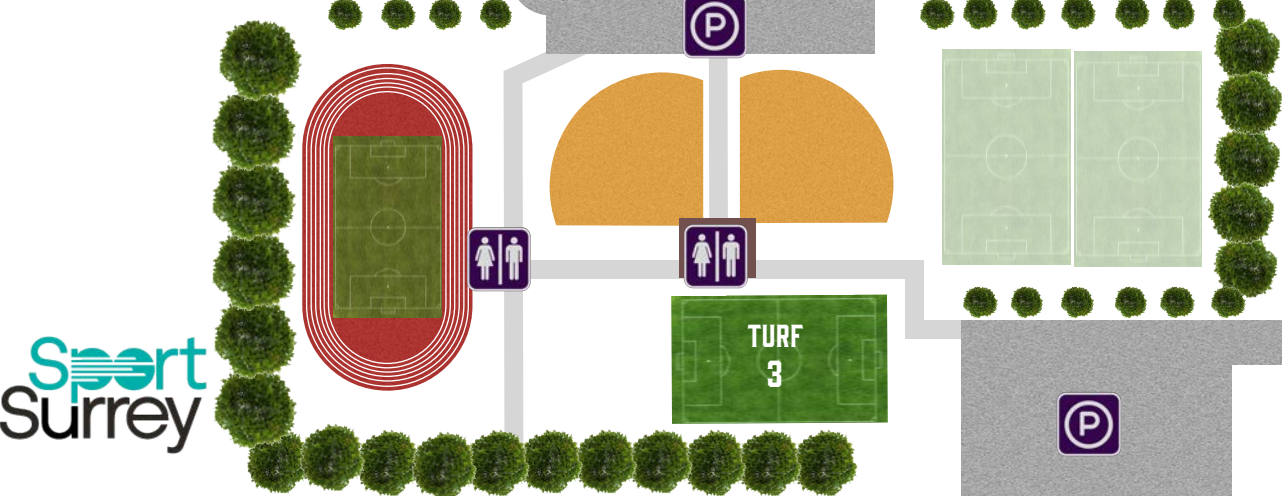

## SOUTH SURREY ATHLETIC PARK

14600 24th Ave, Surrey, BC

Sport  
Surrey

SOCCERX

TRUE NORTH  
ORIGINALS

JOSEPH  
RICHARD  
GROUP

148th Street

20th Avenue

WARM UP FIELD

- PARKING
- BATHROOMS
- HEADQUARTERS
- FOOD
- FIRST AID
- TNO PICKUP

Sport  
Surrey