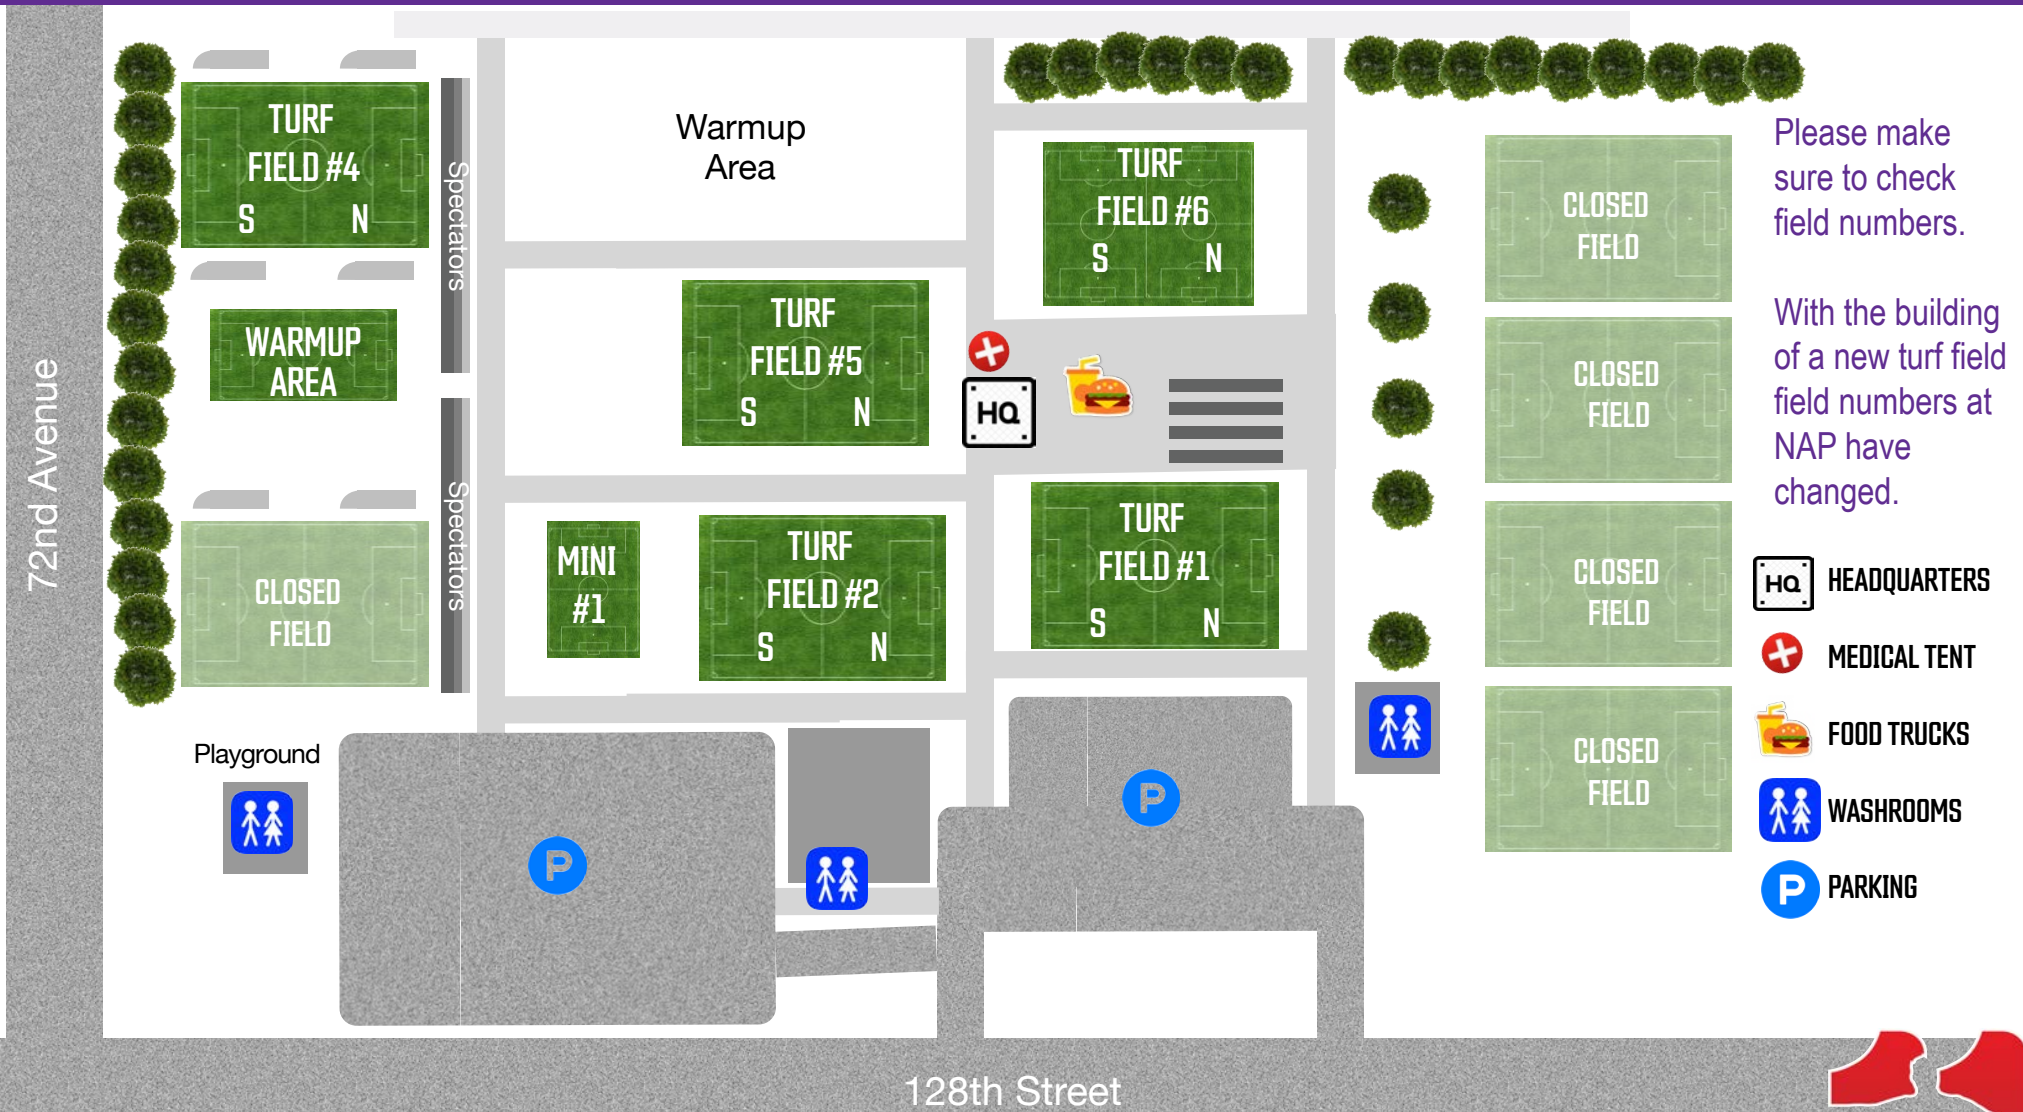

# PREMIER SPRING CUP

## Newton Athletic Park

7395 128 St Surrey

Please make sure to check field numbers.

With the building of a new turf field field numbers at NAP have changed.

-  HEADQUARTERS
-  MEDICAL TENT
-  FOOD TRUCKS
-  WASHROOMS
-  PARKING